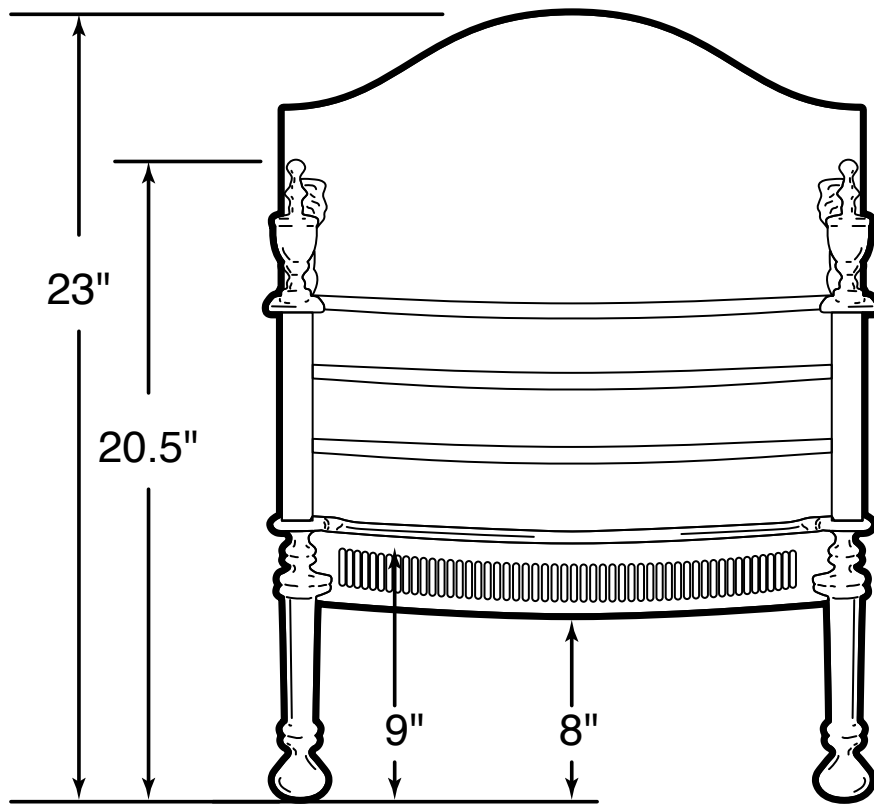

The Tall Regency

WEIGHT (GRATE ONLY): 68 lb

H  ME FIRES