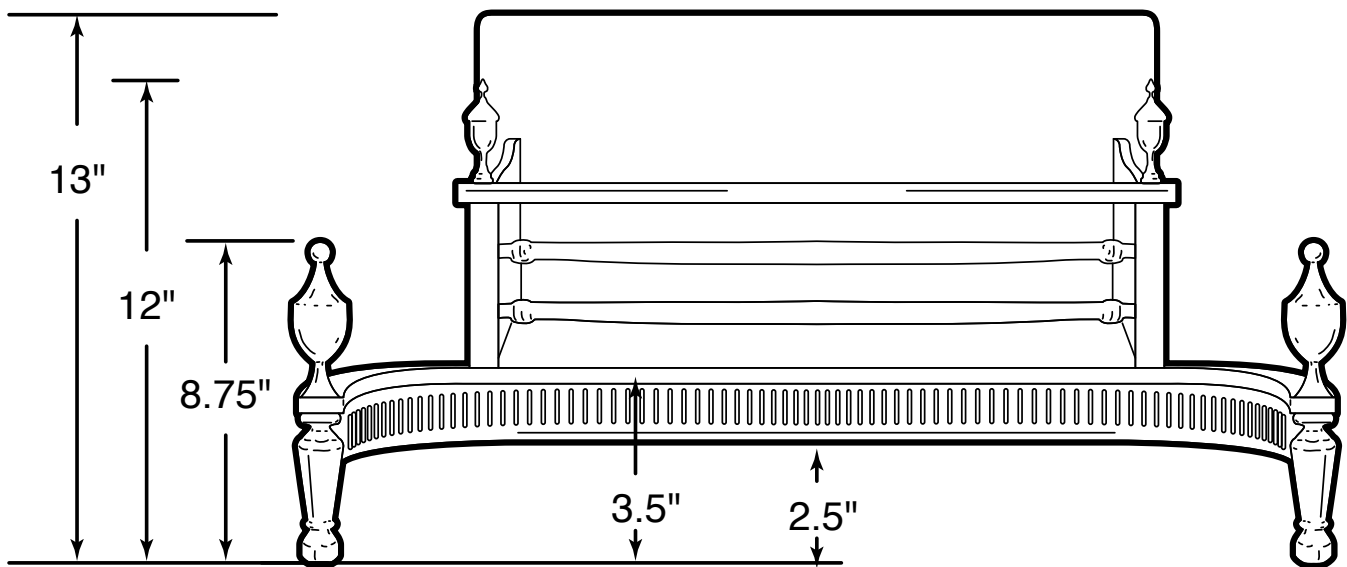

# The Chelsea with Wings

WEIGHT (GRATE ONLY): 45 lb

HOMEFIRES