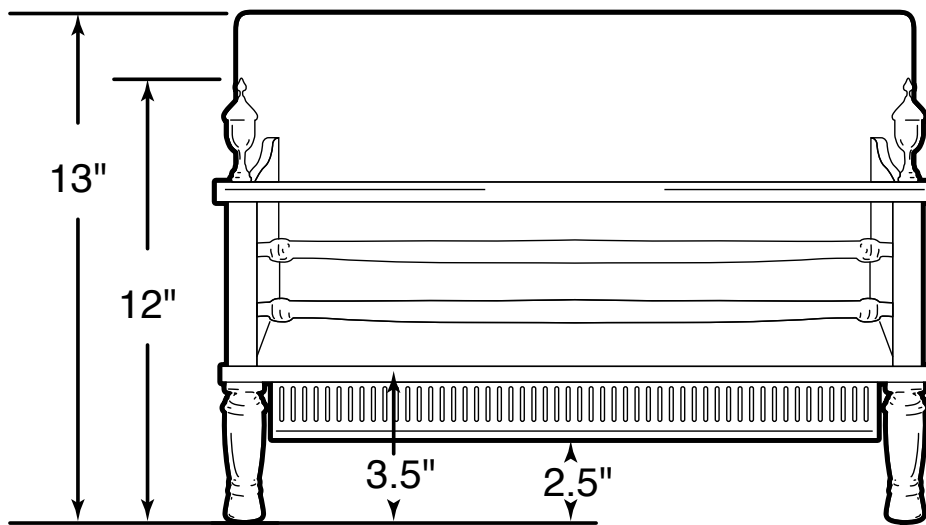

The Chelsea

WEIGHT (GRATE ONLY): 41 lb

H  ME FIRES